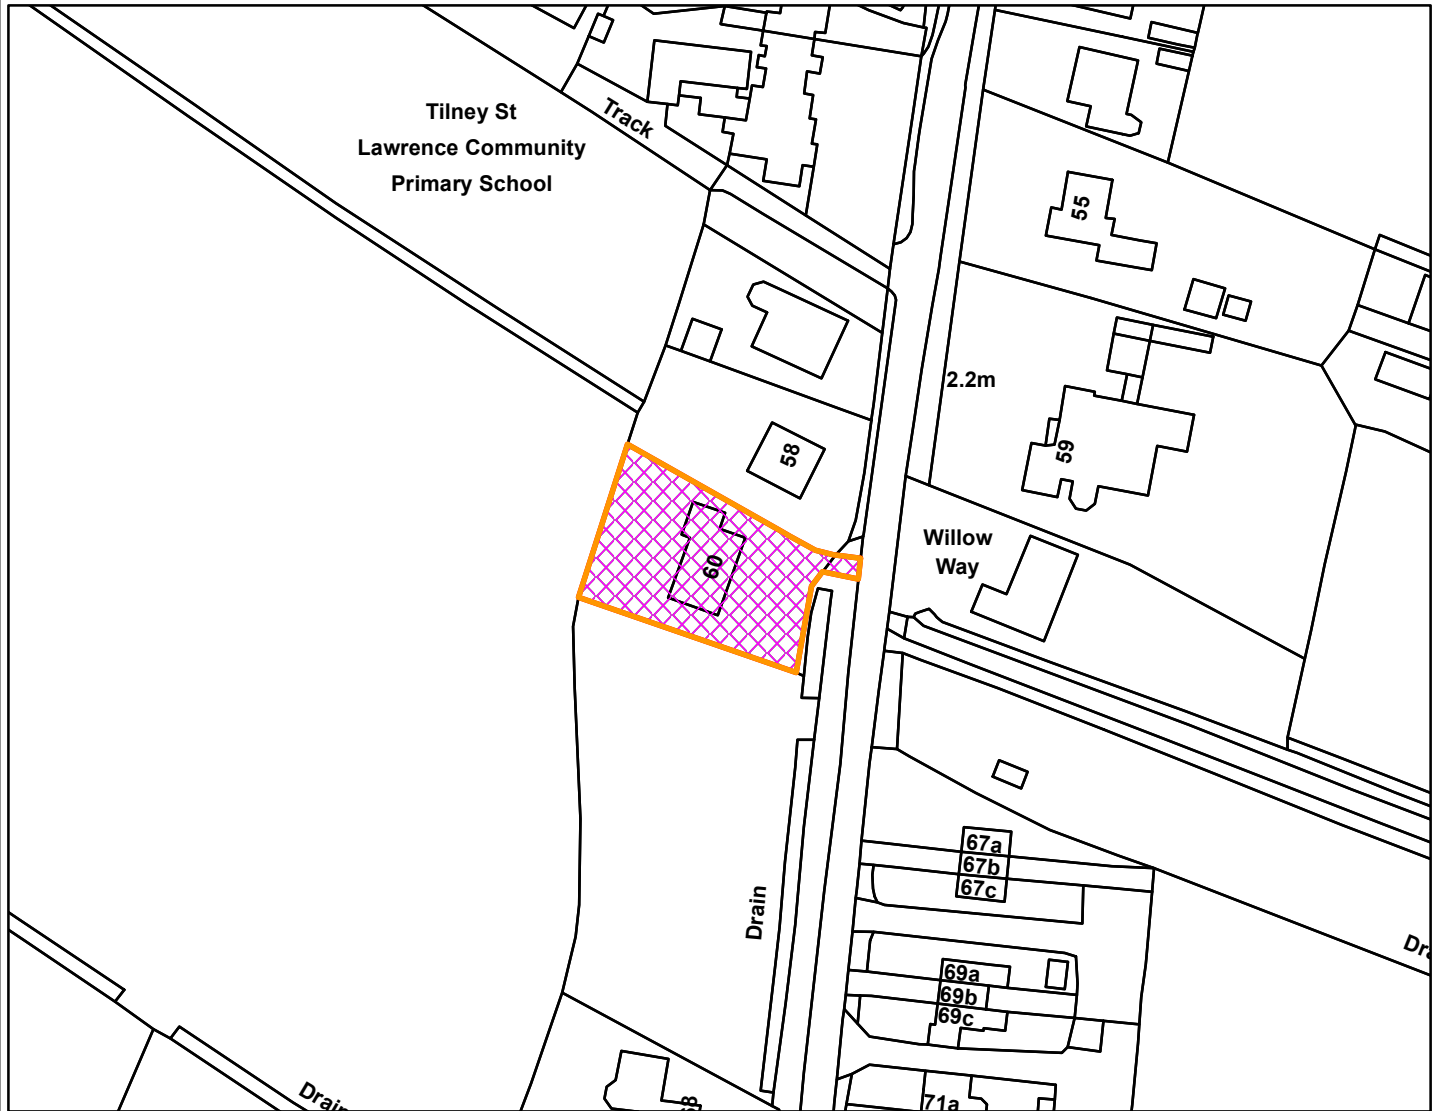

60 School Road Tilney St Lawrence King's Lynn PE34 4QZ

Legend

Scale: 1:1,250

Reproduced from the Ordnance Survey map with permission of the Controller of His Majesty's Stationery Office © Crown Copyright 2023.

Unauthorised reproduction infringes Crown Copyright and may lead to prosecution or civil proceedings.

Organisation	BCKLWN
Department	Department
Comments	
Date	14/08/2024
MSA Number	0100024314